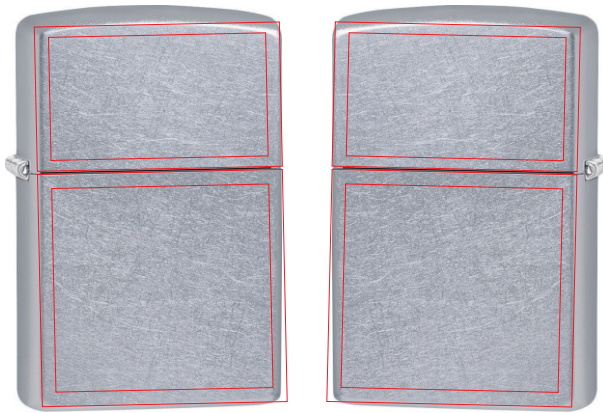

Product Imprint Template

Side1 Side2

LTR207 Street Chrome

Approx Imprint
Color Swatch

Default location: Body Side 1
Other locations optional

Full bleed - extend 1/8" to 1/4" outside imprint area

Will be engraved straight/even and centered in area unless otherwise noted

Red Line for imprint area only, will not print

	Artist/Date : Order # : Imprint Color : Silver Item Color : Silver	Item # : LTR207 Imprint Type : Laser	Proofing:
--	---	---	-----------